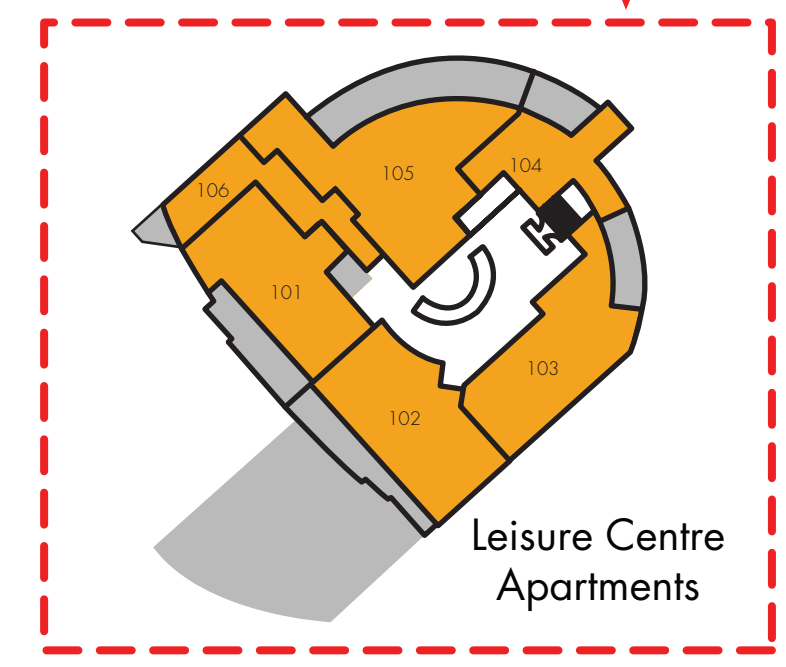

LIVING CHOICE GLENHAVEN

SITE PLAN

- Stage 1
- Stage 2
- Admin office

The community in brief:

- Number of villas and apartments: 236
- Leisure and community centre
- Co-located Aged Care Residence

The information shown here is indicative only and remains subject to change. There is no warrant for the accuracy of the information and no liability accepted for any discrepancy.